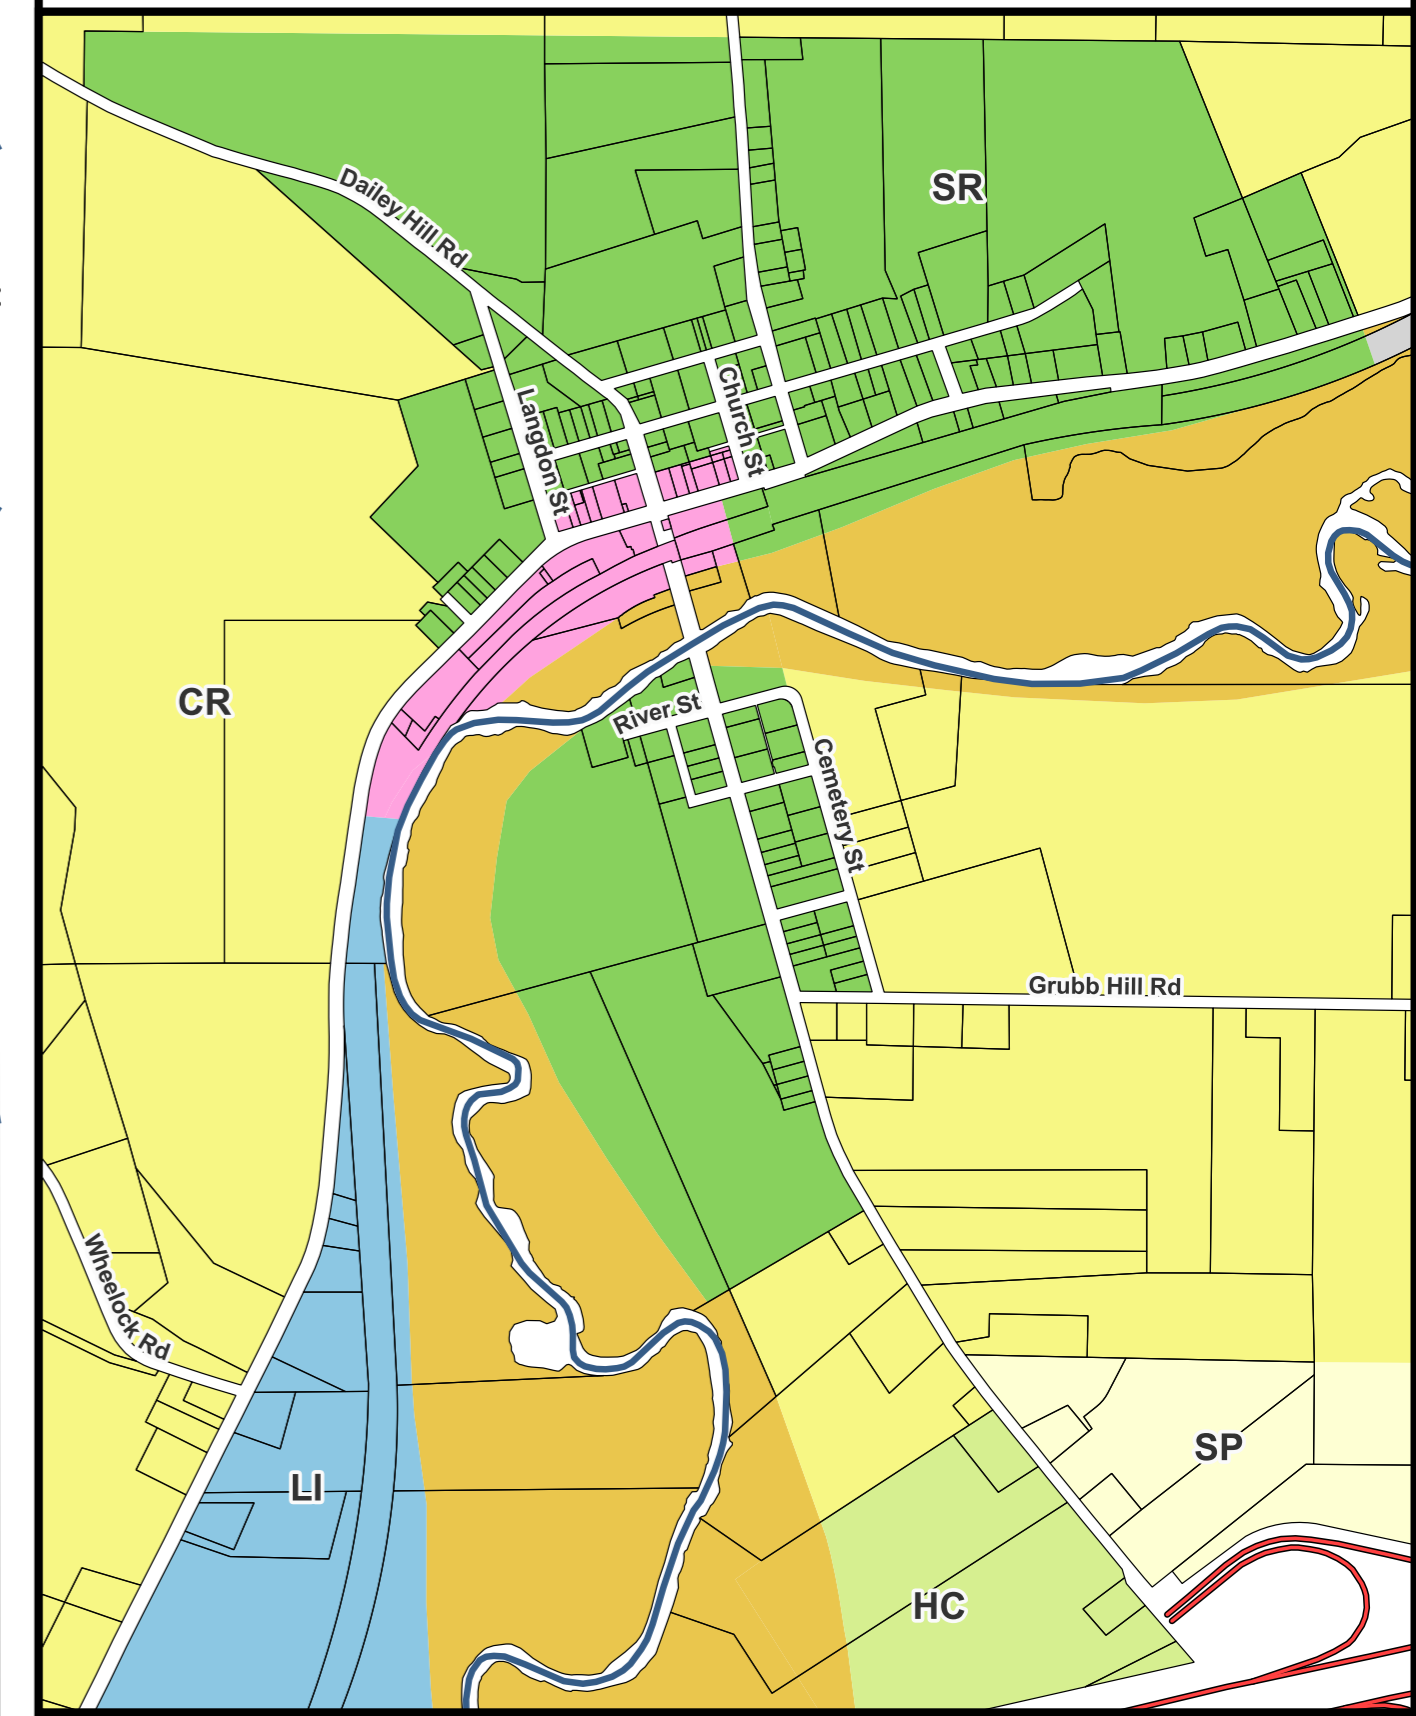

TOWN of POLAND, NY ZONING MAP

Kennedy Detail

Zoning Districts

410	CR	414	HC	415	SP
401	FP	416	LI	411	SR
413	GC	412	MR	417	HI